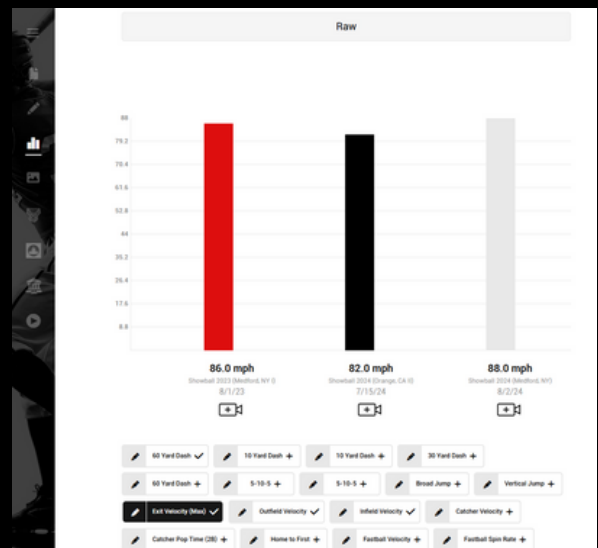

VIDEO LIBRARY

- UNLIMITED STORAGE
- ORGANIZE YOUR CONTENT WITH ALBUMS AND DIGITAL FOLDERS.
- DISTRIBUTE YOUR VIDEO HIGHLIGHTS THROUGH SOCIAL MEDIA, EMAIL/TEXT WITH ONE CLICK OF THE BUTTON.