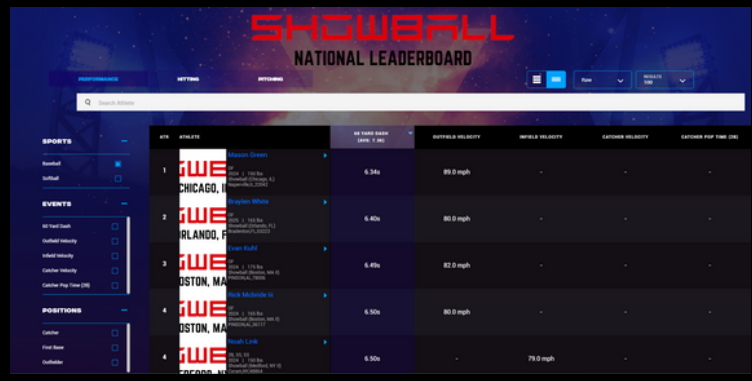

BUILD YOUR BRAND AND CREATE MORE OPPORTUNITIES!

LEADERBOARDS

- SEE HOW YOU STACK UP AGAINST YOUR COMPETITION ON THE EVENT, AND SHOWBALL NATIONAL LEADERBOARDS