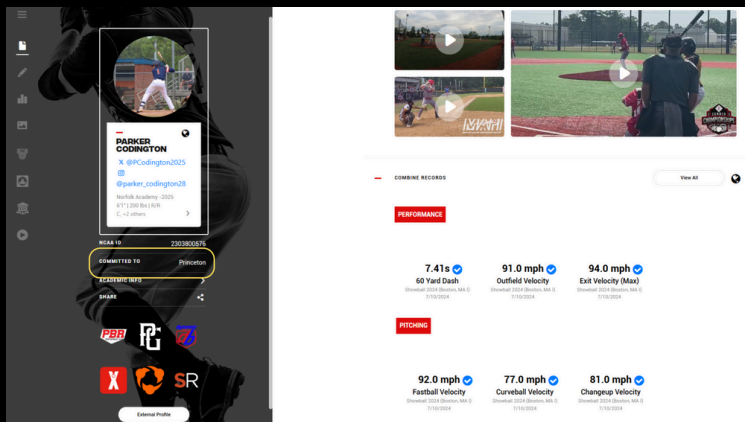

TRAINING ON HOW TO #BUILDYOURBRAND

TRAINING VIDEOS

- INSTRUCTION VIDEOS THAT WALK YOU THROUGH STEP BY STEP ON HOW TO MAXIMIZE YOUR SHOWBALL PROFILE.

COLLEGE BOUND SHOWBALL ATH'S

EVAN HAWKES (SWARTHMORE COLLEGE)