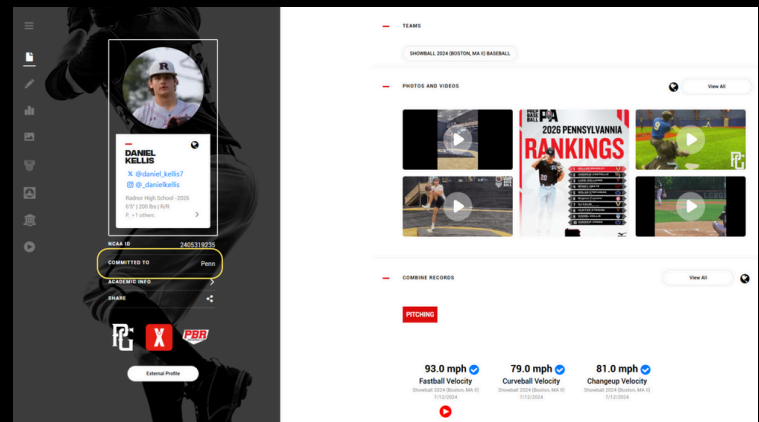

COLLEGE OVERVIEWS

- DIVE DEEP INTO COLLEGE ATHLETIC WEBSITES TO CONFIRM FIT.
- FIND COST AND ADMISSION REQUIREMENTS FOR EVERY COLLEGE IN THE US.

SOCIAL MEDIA INTEGRATION

SHARE YOUR VIDEO HIGHLIGHTS, VERIFIED COMBINE DATA, AND PLAYER PROFILE DIRECTLY TO SOCIAL MEDIA WITH ONE CLICK OF A BUTTON.

TRAINING ON HOW TO #BUILDYOURBRAND

TRAINING VIDEOS

- INSTRUCTION VIDEOS THAT WALK YOU THROUGH STEP BY STEP ON HOW TO MAXIMIZE YOUR SHOWBALL PROFILE.

COLLEGE BOUND SHOWBALL ATH'S

EVAN HAWKES (SWARTHMORE COLLEGE)