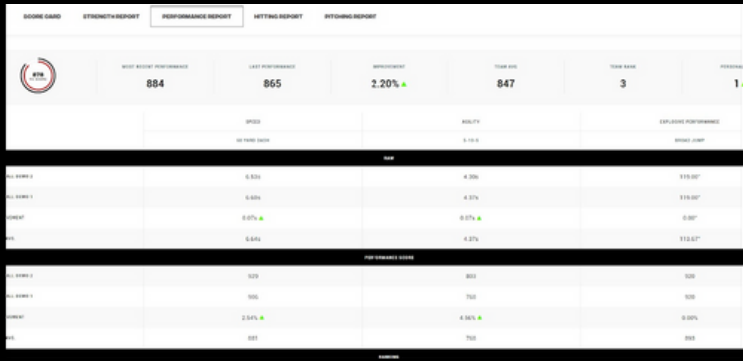

BUILD YOUR BRAND AND CREATE MORE OPPORTUNITIES!

LEADERBOARDS

- SEE HOW YOU STACK UP AGAINST YOUR COMPETITION ON THE EVENT, AND SHOWBALL NATIONAL LEADERBOARDS