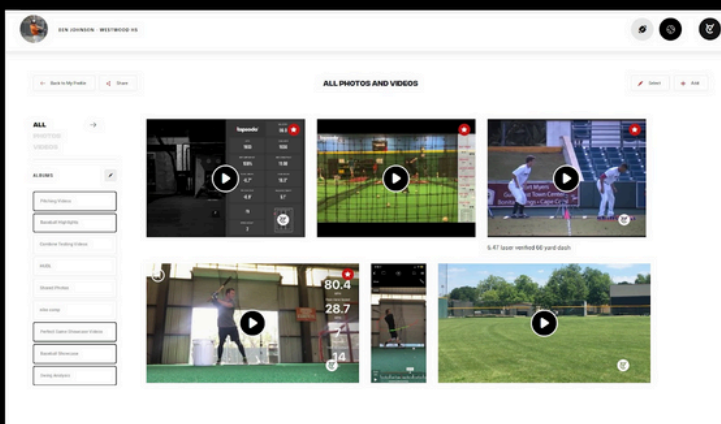

VIDEO LIBRARY

- UNLIMITED STORAGE
- ORGANIZE YOUR CONTENT WITH ALBUMS AND DIGITAL FOLDERS.
- DISTRIBUTE YOUR VIDEO HIGHLIGHTS THROUGH SOCIAL MEDIA, EMAIL/TEXT WITH ONE CLICK OF THE BUTTON.