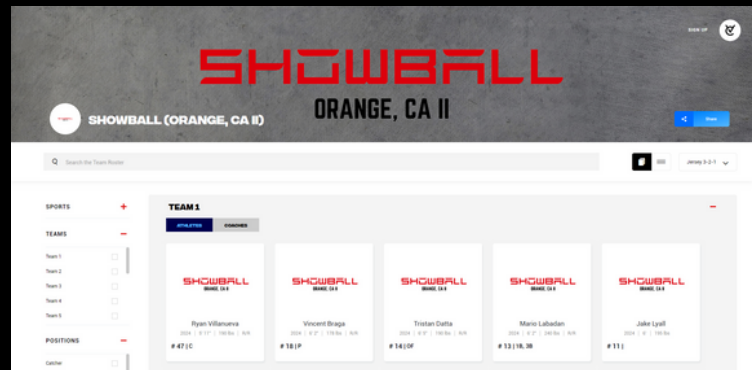

ROSTERS

- HAVE YOUR DATA AND HIGHLIGHTS VIEWABLE PRE, DURING, AND POST EVENT TO COLLEGE COACHES ALL ACROSS THE COUNTRY, THROUGH SOCIAL MEDIA, & MORE.