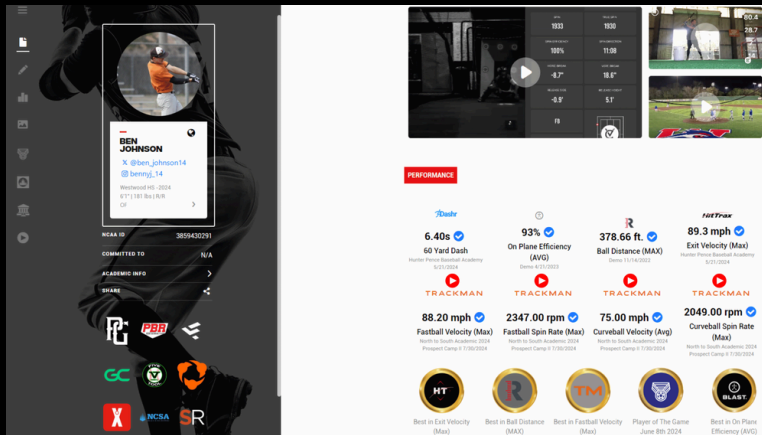

YOUR SHOWBALL PROFILE ALLOWS YOU TO PROVIDE ALL THIS INFO AND MORE, ALL IN ONE PLACE!

MANAGE YOUR SHOWBALL PROFILE TO STAND OUT

SHOWBALL MAKES IT EASY TO SEND YOUR PLAYER PROFILE TO COLLEGE COACHES AND SELF-PROMOTE THROUGH SOCIAL MEDIA BETTER THAN ANY TECHNOLOGY IN THE MARKET. GET FOUND IN OPEN SEARCH, EVENT/NATIONAL LEADERBOARDS, OR SEND YOUR DATA, WHERE AND WHEN YOU WANT. OWN THE PROCESS AND PUT US TO WORK FOR YOU!